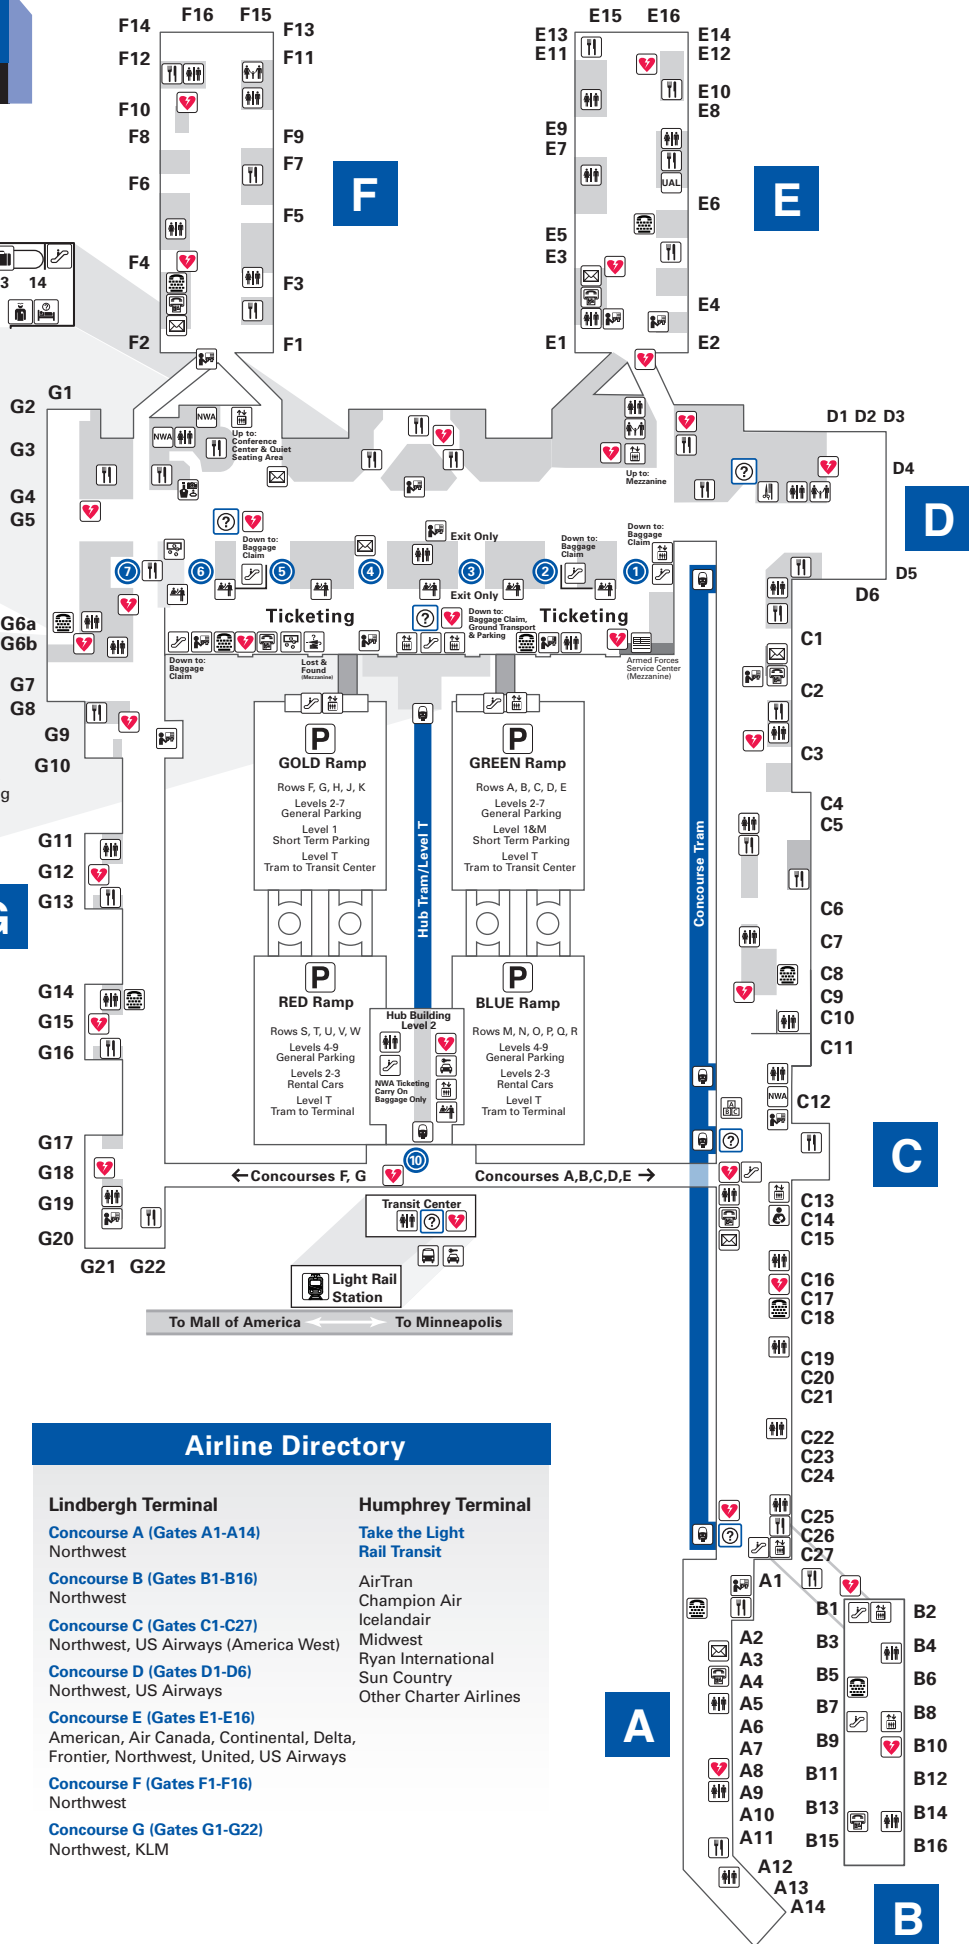

# Lindbergh Terminal QuickMap

Minneapolis-St. Paul International Airport

### Symbol/Services Legend

- |  |                                  |
|--|----------------------------------|
| Automated External Defibrillators (AEDs) | Information/Travelers Assistance |
| Armed Forces Service Center              | Light Rail                       |
| ATM (Cash Machine)                       | Lost and Found                   |
| Baggage Claim                            | Nursing Mothers Room             |
| Barber/Stylist                           | NWA World Club                   |
| Buses/Shuttles                           | Parking                          |
| Business Center                          | Police                           |
| Children's Play Area                     | Postal Service                   |
| Duty Free                                | Rental Cars                      |
| Elevators                                | Restrooms                        |
| Escalators                               | Security Checkpoint              |
| Family Room/Companion Care               | TTY (Teletypewriter)             |
| Food                                     | Ticketing                        |
| Foreign Currency Exchange                | Tram Station                     |
| Hotel/Motel Information                  | United Red Carpet Club           |

#### Lindbergh Terminal

- Concourse A (Gates A1-A14)**  
Northwest
- Concourse B (Gates B1-B16)**  
Northwest
- Concourse C (Gates C1-C27)**  
Northwest, US Airways (America West)
- Concourse D (Gates D1-D6)**  
Northwest, US Airways
- Concourse E (Gates E1-E16)**  
American, Air Canada, Continental, Delta, Frontier, Northwest, United, US Airways
- Concourse F (Gates F1-F16)**  
Northwest
- Concourse G (Gates G1-G22)**  
Northwest, KLM

#### Humphrey Terminal

- Take the Light Rail Transit
- AirTran
- Champion Air
- Icelandair
- Midwest
- Ryan International
- Sun Country
- Other Charter Airlines