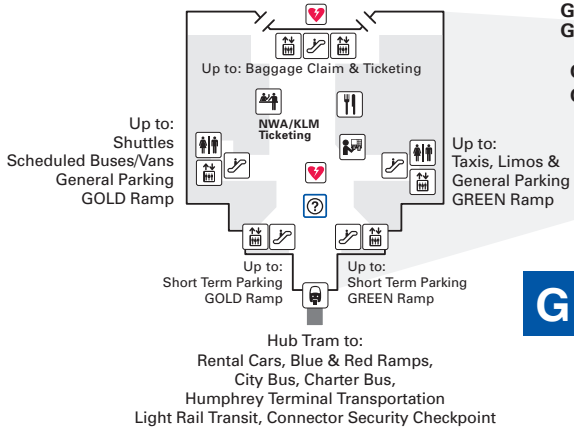

## Level 2 Ticketing & All Gates

### Symbol/Services Legend

- |  |                                  |
|--|----------------------------------|
| Automated External Defibrillators (AEDs) | Information/Travelers Assistance |
| Armed Forces Service Center              | Light Rail                       |
| ATM (Cash Machine)                       | Lost and Found                   |
| Baggage Claim                            | Nursing Mothers Room             |
| Barber/Stylist                           | NWA World Club                   |
| Buses/Shuttles                           | Parking                          |
| Business Center                          | Police                           |
| Children's Play Area                     | Postal Service                   |
| Duty Free                                | Rental Cars                      |
| Elevators                                | Restrooms                        |
| Escalators                               | Security Checkpoint              |
| Family Room/Companion Care               | TTY (Teletypewriter)             |
| Food                                     | Ticketing                        |
| Foreign Currency Exchange                | Tram Station                     |
| Hotel/Motel Information                  | United Red Carpet Club           |

#### Lindbergh Terminal

- Concourse A (Gates A1-A14)**  
Northwest
- Concourse B (Gates B1-B16)**  
Northwest
- Concourse C (Gates C1-C27)**  
Northwest, US Airways (America West)
- Concourse D (Gates D1-D6)**  
Northwest, US Airways
- Concourse E (Gates E1-E16)**  
American, Air Canada, Continental, Delta, Frontier, Northwest, United, US Airways
- Concourse F (Gates F1-F16)**  
Northwest
- Concourse G (Gates G1-G22)**  
Northwest, KLM

#### Humphrey Terminal

- Take the Light Rail Transit
- AirTran
- Champion Air
- Icelandair
- Midwest
- Ryan International
- Sun Country
- Other Charter Airlines